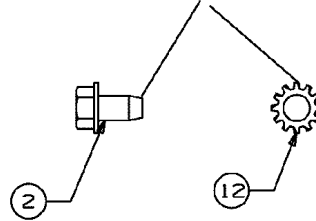

# Illustration Schaltplan

725-0157 TO SECURE HEADLIGHT LEAD WIRE & (1) TO SECURE HARNESS TO HITCH BOX

Nicht abgebildet / Not shown

Kabelbaum / Harness B&S - TEC

5

GROUND HARDWARE

SEAT BRACKET FOR REFERENCE ONLY